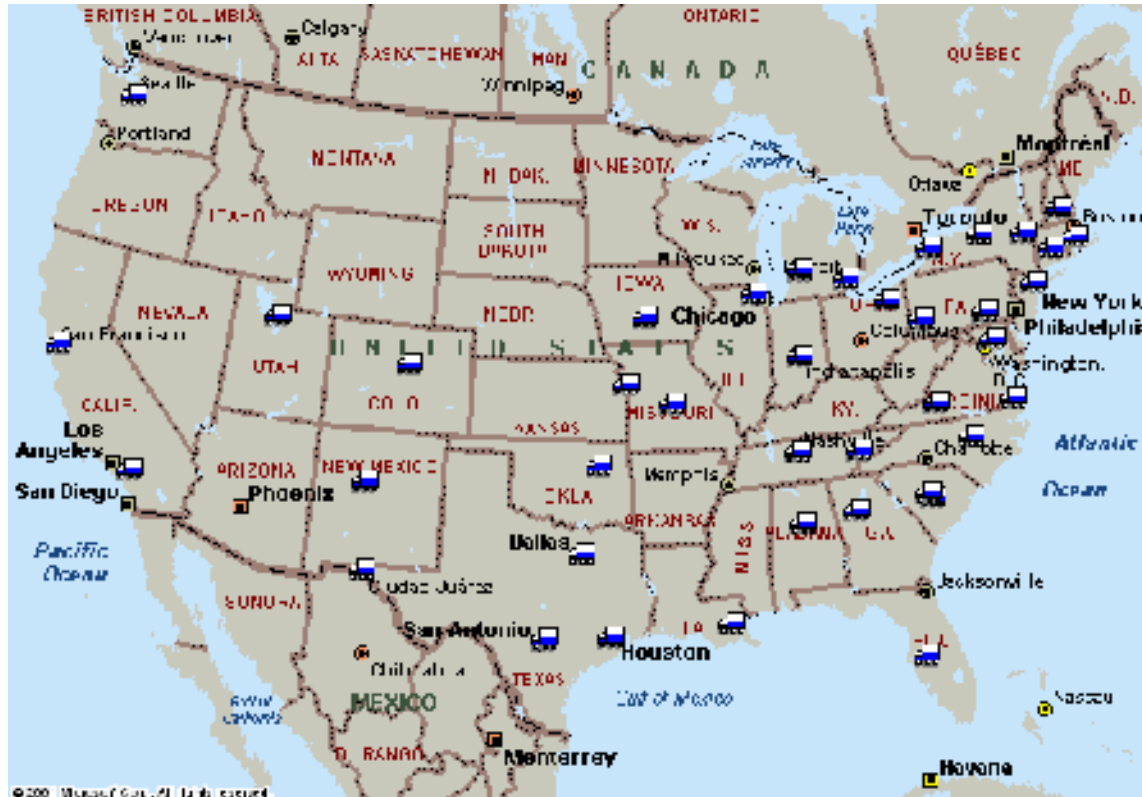

ATS Supply Chain Solutions Pool Distribution Network

For More Information
800-816-7283